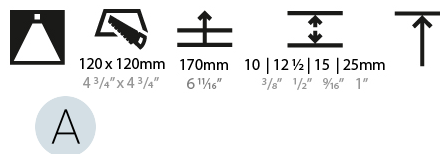

PHYSICAL

Shape: Square
Length (mm): 106
Length (in): 4 ³/₁₆
Width (mm): 106
Width (in): 4 ³/₁₆
Height (mm): 150
Height (in): 5 ⁷/₈
Ceiling Thickness (mm): 10 / 12.5 / 15 / 25
Ceiling Thickness (in): 3/8 or 1/2 or 9/16 or 1
Min. Recessing Depth (mm): 170
Min. Recessing Depth (in): 6 ¹¹/₁₆
Light Distribution: Downlight
Weight (kg): 0.769
Weight (lbs): 1.69
Fixture Finish: SSR / BKV / CWI / CRY / HAB / LAG / UFT / ITA / RUA / RUR / MIC / FTG / MYG / TWT / LOD / PUS / FRO / FUP / KIA / POP / BLS / SPG / MEY / GOH / GUM / CHC / COM / ABZ / JAG / OBR / MOS / ROR
Fixture Material: Aluminum Die Cast
Cut-out Measurements: 120mm / 4 3/4" x 120mm / 4 3/4"
Upon Request: Unique Ceiling Thickness

ELECTRICAL

Lamp Type: LED (Zhaga Standard)
Input Wattage (W): 16.5
Total Output Wattage (W): 14.7
Dimming: Dali Dimming
Driver Included: No
Driver Location: Recessed Housing
Driver Type: Constant Current - 120Vac
Driver Class: Class 2
Housing: See Components
Input Voltage (V): 120
Constant Current (MA): 350

LED

Number of LEDs: 1
Max. Delivered Lumen (lm): 770
Nominal Lumen (lm): 1140
CRI: >90 CRI
Lamp Life (hrs): 50000
Upon Request: RGB-W Tunable White Special Color Temperature Special LED

OPTICAL

Reflector: 20 / 40 / 60
Upon Request: Special Beam Angles

RATINGS AND CERTIFICATIONS

Certified By: Certified for North American Standards

IP rating: IP20
Zaneen Company Inc. © 2024, T 1800-388-3382, F 416-247-9319, www.zaneen.com