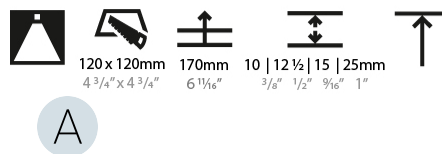

PHYSICAL

Diameter (mm): 95
Diameter (in): 3 3/4
Length (mm): 106
Length (in): 4 3/16
Width (mm): 106
Width (in): 4 3/16
Height (mm): 150
Height (in): 5 7/8
Ceiling Thickness (mm): 10 / 12.5 / 15 / 25
Ceiling Thickness (in): 3/8 or 1/2 or 9/16 or 1
Min. Recessing Depth (mm): 170
Min. Recessing Depth (in): 6 11/16
Light Distribution: Downlight
Weight (kg): 0.688
Weight (lbs): 1.52
Fixture Finish: SSR / BKV / CWI / CRY / HAB / LAG / UFT / ITA / RUA / RUR / MIC / FTG / MYG / TWT / LOD / PUS / FRO / FUP / KIA / POP / BLS / SPG / MEY / GOH / GUM / CHC / COM / ABZ / JAG / OBR / MOS / ROR
Fixture Material: Aluminum Die Cast
Cut-out Measurements: 120mm / 4 3/4" x 120mm / 4 3/4"
Upon Request: Unique Ceiling Thickness

ELECTRICAL

Lamp Type: LED (Zhaga Standard)
Input Wattage (W): 16.5
Total Output Wattage (W): 14.7
Dimming: Dali Dimming
Driver Included: No
Driver Location: Recessed Housing
Driver Type: Constant Current - 120Vac
Driver Class: Class 2
Housing: See Components
Input Voltage (V): 120
Constant Current (MA): 350

LED

Number of LEDs: 1
Color Temperature (°K): Warm Dim
Max. Delivered Lumen (lm): 770
Nominal Lumen (lm): 1140
CRI: >90 CRI
Lamp Life (hrs): 50000
Upon Request: RGB-W Tunable White Special Color Temperature Special LED

OPTICAL

Reflector: 20 / 40 / 60
Upon Request: Special Beam Angles

RATINGS AND CERTIFICATIONS

Zaneen Group, Inc. 6260 Folsom Blvd, Suite 3382, F 416-247-9319, www.zaneen.com

Certified By: Certified for North American Standards
In a constant effort to supply the best product, we reserve the right to change specifications or materials without notice. The most recent specification sheets are found at zaneen.com