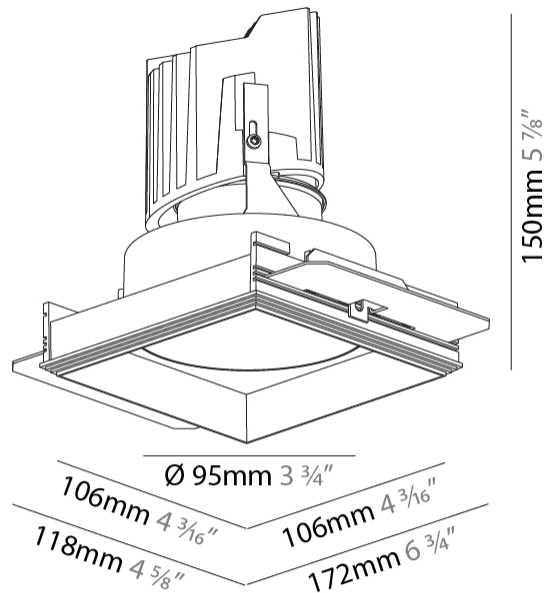

PHYSICAL

Diameter (mm): 95
Diameter (in): 3 3/4
Length (mm): 106
Length (in): 4 3/16
Width (mm): 106
Width (in): 4 3/16
Height (mm): 150
Height (in): 5 7/8
Ceiling Thickness (mm): 10 / 12.5 / 15 / 25
Ceiling Thickness (in): 3/8 or 1/2 or 9/16 or 1
Min. Recessing Depth (mm): 170
Min. Recessing Depth (in): 6 11/16
Light Distribution: Downlight
Weight (kg): 0.688
Weight (lbs): 1.52
Fixture Finish: SSR / BKV / CWI / CRY / HAB / LAG / UFT / ITA / RUA / RUR / MIC / FTG / MYG / TWT / LOD / PUS / FRO / FUP / KIA / POP / BLS / SPG / MEY / GOH / GUM / CHC / COM / ABZ / JAG / OBR / MOS / ROR
Fixture Material: Aluminum Die Cast
Cut-out Measurements: 120mm / 4 3/4" x 120mm / 4 3/4"
Upon Request: Unique Ceiling Thickness

ELECTRICAL

Lamp Type: LED (Zhaga Standard)
Input Wattage (W): 16.5
Total Output Wattage (W): 14.7
Dimming: Dali Dimming
Driver Included: No
Driver Location: Recessed Housing
Driver Type: Constant Current - 120Vac
Driver Class: Class 2
Housing: See Components
Input Voltage (V): 120
Constant Current (MA): 350

LED

Number of LEDs: 1
Color Temperature (°K): Warm Dim
Max. Delivered Lumen (lm): 770
Nominal Lumen (lm): 1140
CRI: >90 CRI
Lamp Life (hrs): 50000
Upon Request: RGB-W Tunable White Special Color Temperature Special LED

OPTICAL

Reflector: 20 / 40 / 60
Upon Request: Special Beam Angles

RATINGS AND CERTIFICATIONS

Zaneen Group, Inc. 6260 Folsom Blvd, Suite 3382, F 416-247-9319, www.zaneen.com

Certified By: Certified for North American Standards
In a constant effort to supply the best product, we reserve the right to change specifications or materials without notice. The most recent specification sheets are found at zaneen.com